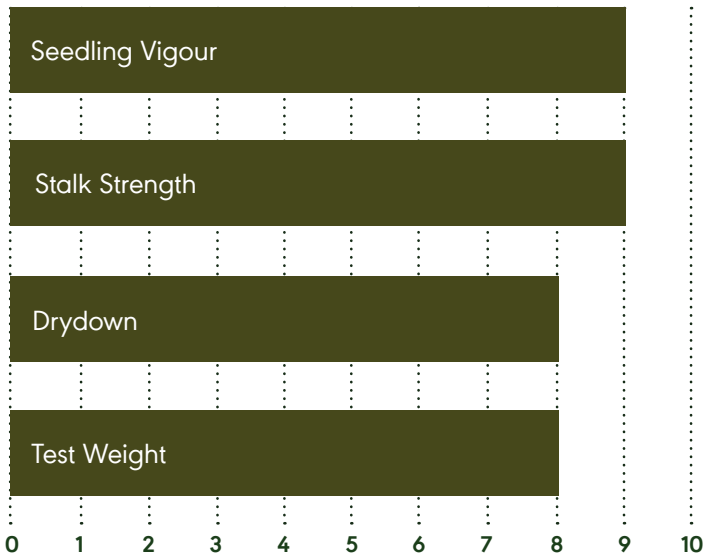

**KEY STRENGTHS**

- Strong yield for early hybrid
- Very good test weight
- Fast drydown
- Excellent early vigour
- Strong stalks

**CHARACTERISTICS**

<b>Red</b> Cob Colour	<b>Semi-Flex</b> Ear Type
<b>Good</b> Goss's Wilt	<b>Very Good</b> Northern Leaf Blight
<b>Adequate</b> Husk Cover	<b>Medium-Tall</b> Plant Height
<b>Early</b> Flowering	<b>Medium</b> Ear Height
<b>Very Good</b> Staygreen	<b>Very Good</b> Root Rating
<b>14-16</b> Kernel Rows	<b>Very Good</b> Drought Tolerance

Rating Scale 1-2 Poor, 3-4 Fair, 5-6 Good, 7-8 Very Good, 9-10 Excellent

ALWAYS READ AND FOLLOW PESTICIDE LABEL DIRECTIONS. Roundup Ready® 2 Technology contains genes that confer tolerance to glyphosate. Glyphosate will kill crops that are not tolerant to glyphosate. Roundup Ready® is a registered trademark of Bayer Group. Used under license