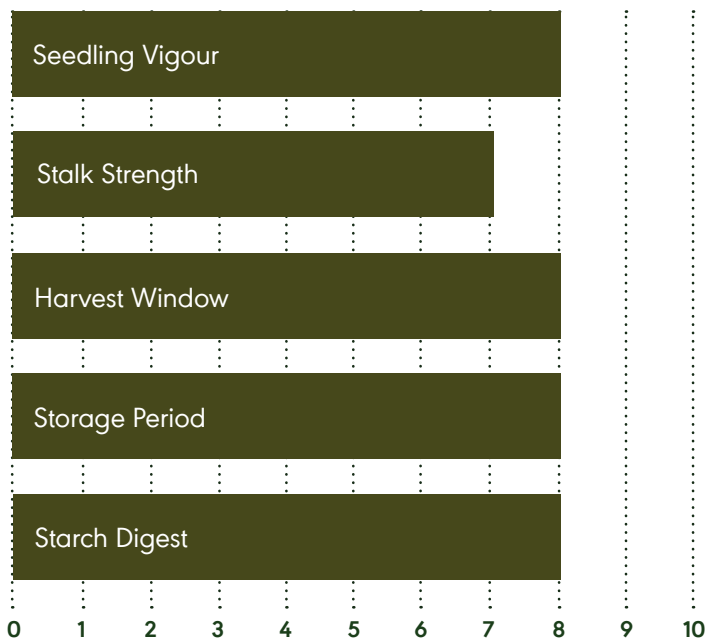

SILAGE SPECIFIC CORN

917S

2150-2250 CHU

77 Day RM

KEY STRENGTHS

- Early corn silage hybrid
- Excellent tonnage and good quality silage
- Extended harvest window
- Handles dry conditions really well
- Good fibre digestibility

CHARACTERISTICS

White Cob Colour	Flex Ear Type
Good Goss's Wilt	Good Northern Leaf Blight
Very Good Starch Quantity	Tall Plant Height
Early Flowering	Medium Ear Height
Good Staygreen	Good Root Rating
Good Fibre Digestibility	Excellent Drought Tolerance