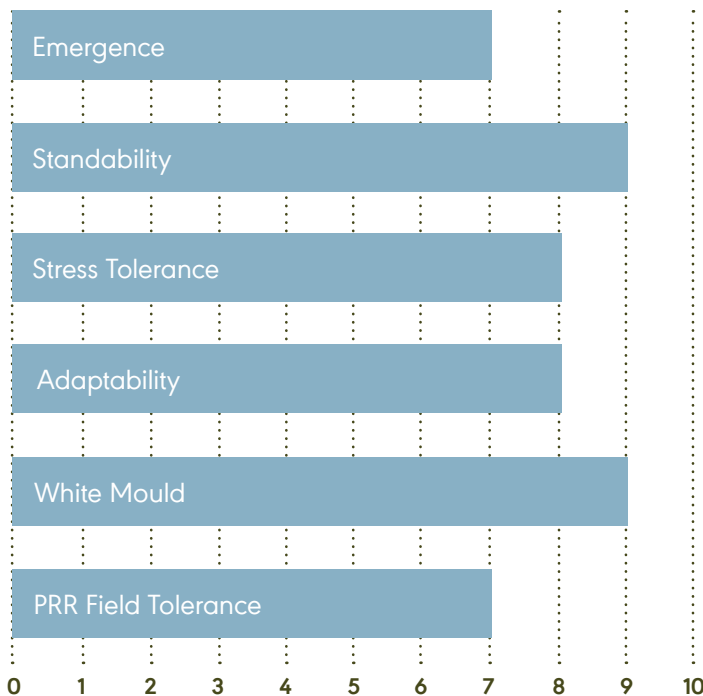

SOYBEANS

NSC REDVERS RR2X

2350 CHU

KEY STRENGTHS

- Excellent yield for maturity
- Medium height variety that stands very well
- Very nice general appearance
- Handles drought well

CHARACTERISTICS

00.2 Relative Maturity	2350 CHU
Semi-Bush Plant Type	<20" Row Spacing
Medium Plant Height	Semi-Tolerant IDC
Rps1c Phytophthora	Yes SCN
Black Hilum Colour	Tawny Pubescence

Rating Scale 1-2 Poor, 3-4 Fair, 5-6 Good, 7-8 Very Good, 9-10 Excellent

ALWAYS READ AND FOLLOW PESTICIDE LABEL DIRECTIONS. Roundup Ready 2 Xtend® soybeans contains genes that confer tolerance to glyphosate and dicamba. Glyphosate will kill crops that are not tolerant to glyphosate. Dicamba will kill crops that are not tolerant to dicamba. Contact your local crop protection dealer or call the technical support line at 1-800-667-4944 for recommended Roundup Ready® Xtend Crop System weed control programs. Roundup Ready 2 Xtend® is a registered trademark of Bayer Group. Used under license

**FIELD,
MEET
YIELD.**